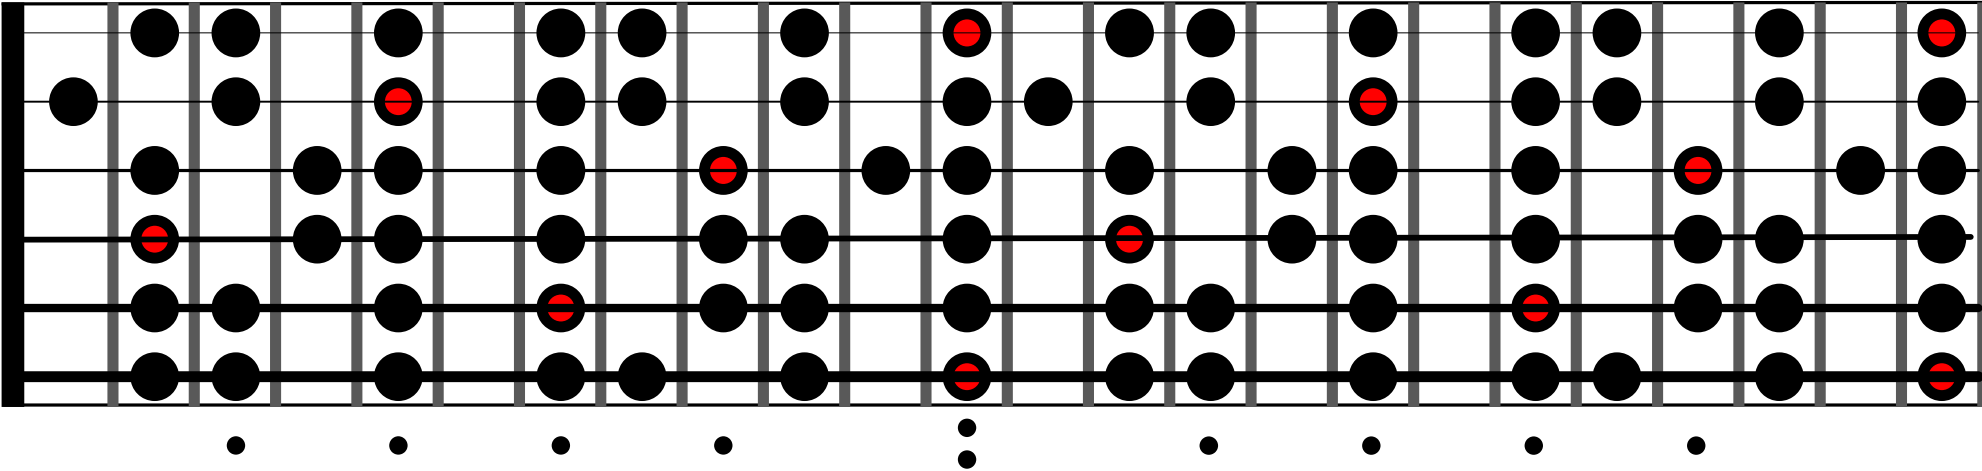

Diatonic Scale

For the key of: E minor

Root: ●