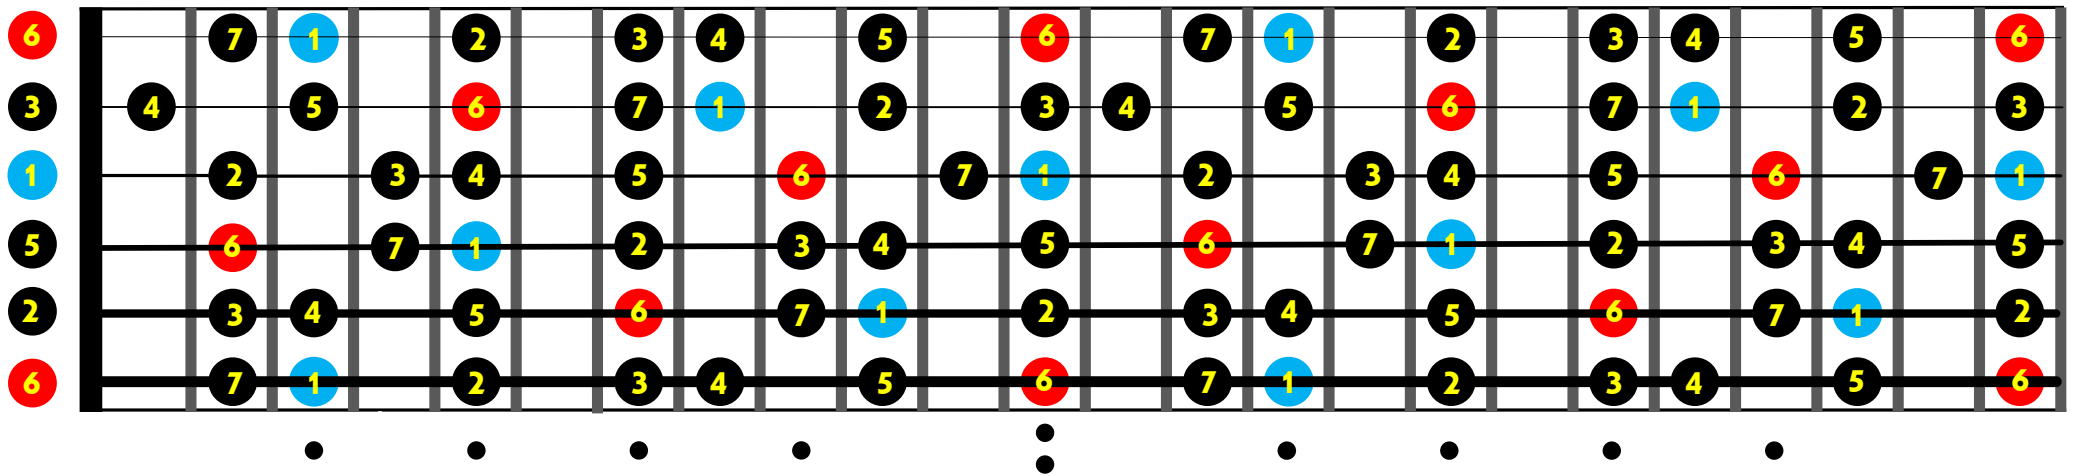

Diatonic Scale

For the key of: E minor / G major

Root for minor: 6

Root for major: 1

Degrees (Numbers)
only of the major scale