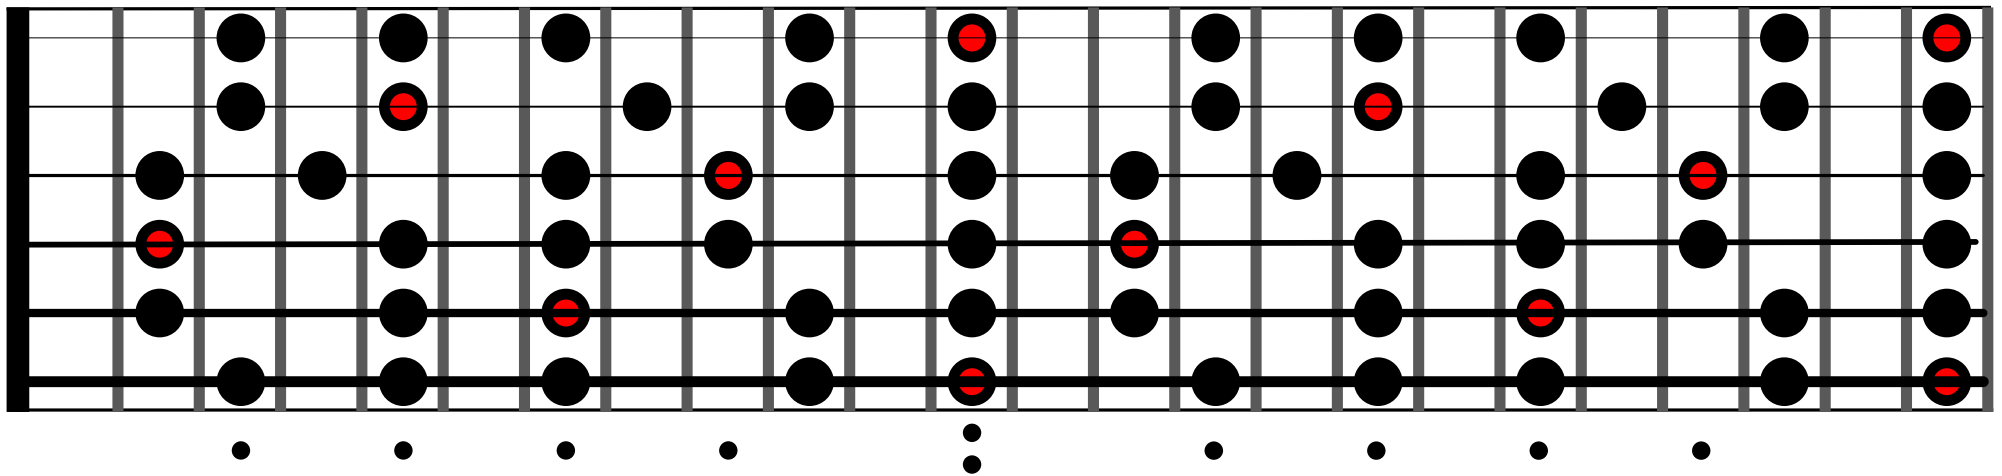

Pentatonic Scale

For the key of: E minor

Root: ●